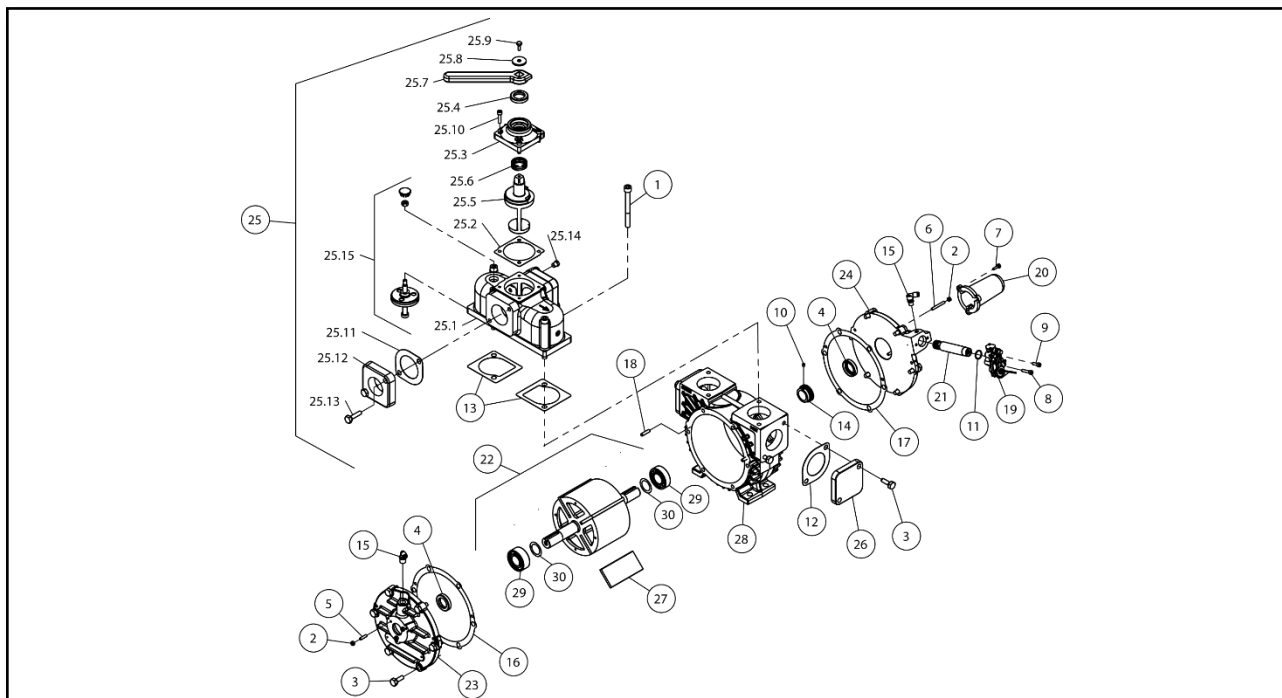

HXL3V – Serial Number Q07076 and Greater:

Bearing and Oil Pump End Cover Changed at Q07076

Item	Description	Part No.	Qty
1	Screw M10 x 100	568249	4
2	Nut M5	220221	6
3	Screw M10 x 25	501569	16
4	Seal	501578	2
5	Screw M5 x 20	503225	3
6	Screw M5 x 40	503226	3
7	Screw M5 x 16	503227	3
8	Screw M5 x 25	504261	1
9	Screw M5 x 16	504262	1
10	Grub Screw M5 x 6	504264	1
11	O-Ring	504265	1
12	Flange Gasket	36202	2
13	Valve Gasket	568066	2
14	Gear Worm	568071	1
15	Elbow Swivel 1/4" **	568086	2
16	Shim Gasket 0.002"	575006	*
17	Shim Gasket 0.003"	575007	*
18	Dowel Pin	575111	4
19	Oil Pump	575366	1
20	Shaft Guard	675264	1
21	Drive Shaft Assembly	968045	1
22	Rotor Assembly	968246	1
23	End Cover	968242	1

Item	Description	Part No.	Qty
24	End Cover Oil Pump	969201	1
25	Valve Assembly	968350	1
25.1	Valve Body	968349	1
25.2	Valve Cap Gasket	568063	1
25.3	Valve Cap	968346	1
25.4	Seal	501578	1
25.5	Valve Spool	968341	1
25.6	Spool Spring	568347	1
25.7	Valve Handle	968055	1
25.8	Indicator Washer	569724	1
25.9	Screw M8 x 20	501848	1
25.10	Screw M6 x 25	11049	4
25.11	Flange Gasket	568009	2
25.12	Flange 1 1/2"	968159	2
25.13	Screw M10 x 35	501878	4
25.14	Plug 1/8"	143901	1
25.15	Poppet Assembly	968351	1
26	Flange Blank	975476	2
27	Vane Pack	968236	1
28	Cylinder	975551	1
29	Bearing	501577	2
30	Spacer	575131	2
31	Oil Line (Not Shown)	600293	1

* Quantity may vary pump to pump

** Pre-Serial Number P07044: Item 15 was 1 x 568086 - Elbow Swivel 1/4" & 1 x 568085 - Elbow Swivel 1/8"