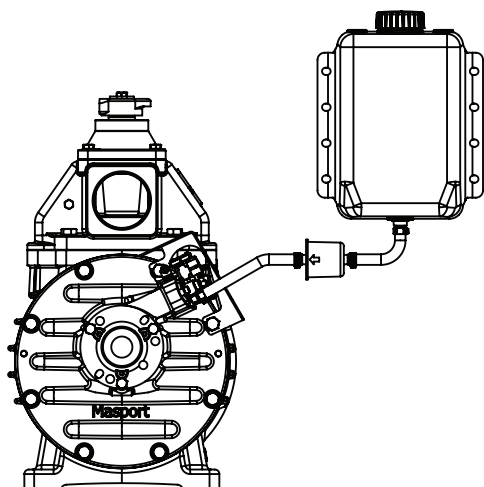

Oil Reservoir Kit

Instructions

Mounting Instructions

The oil reservoir tank must be mounted higher than the oil feed connection on the pump to ensure that oil will be fed by gravity to the oil pump.

Exploded View

No.	Description	Code	Qty
1	Lubricator Tank	36001	1
2	Hose Clamp	24310	4
3	Hose 1/4"	24299	1
4	Inline Oil Filter	26006	1